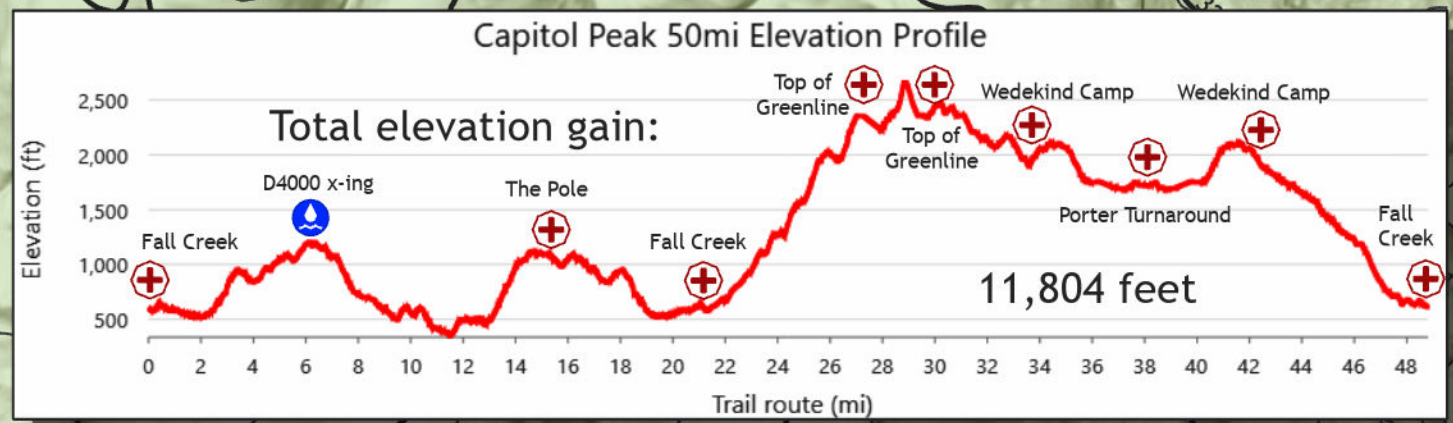

Capitol Peak 50 miler

April 23, 2022

Driving Directions

- From intersection of Sherman Valley Rd and Noschka Rd Drive 2.4mi along C-Line
- Take left onto C-6000
- Stay right
- Continue 1.9mi to parking

Basemap sources: Esri, NASA, NGA, USGS, FEMA, other data and cartography by Jeff Barrette, April 2022.