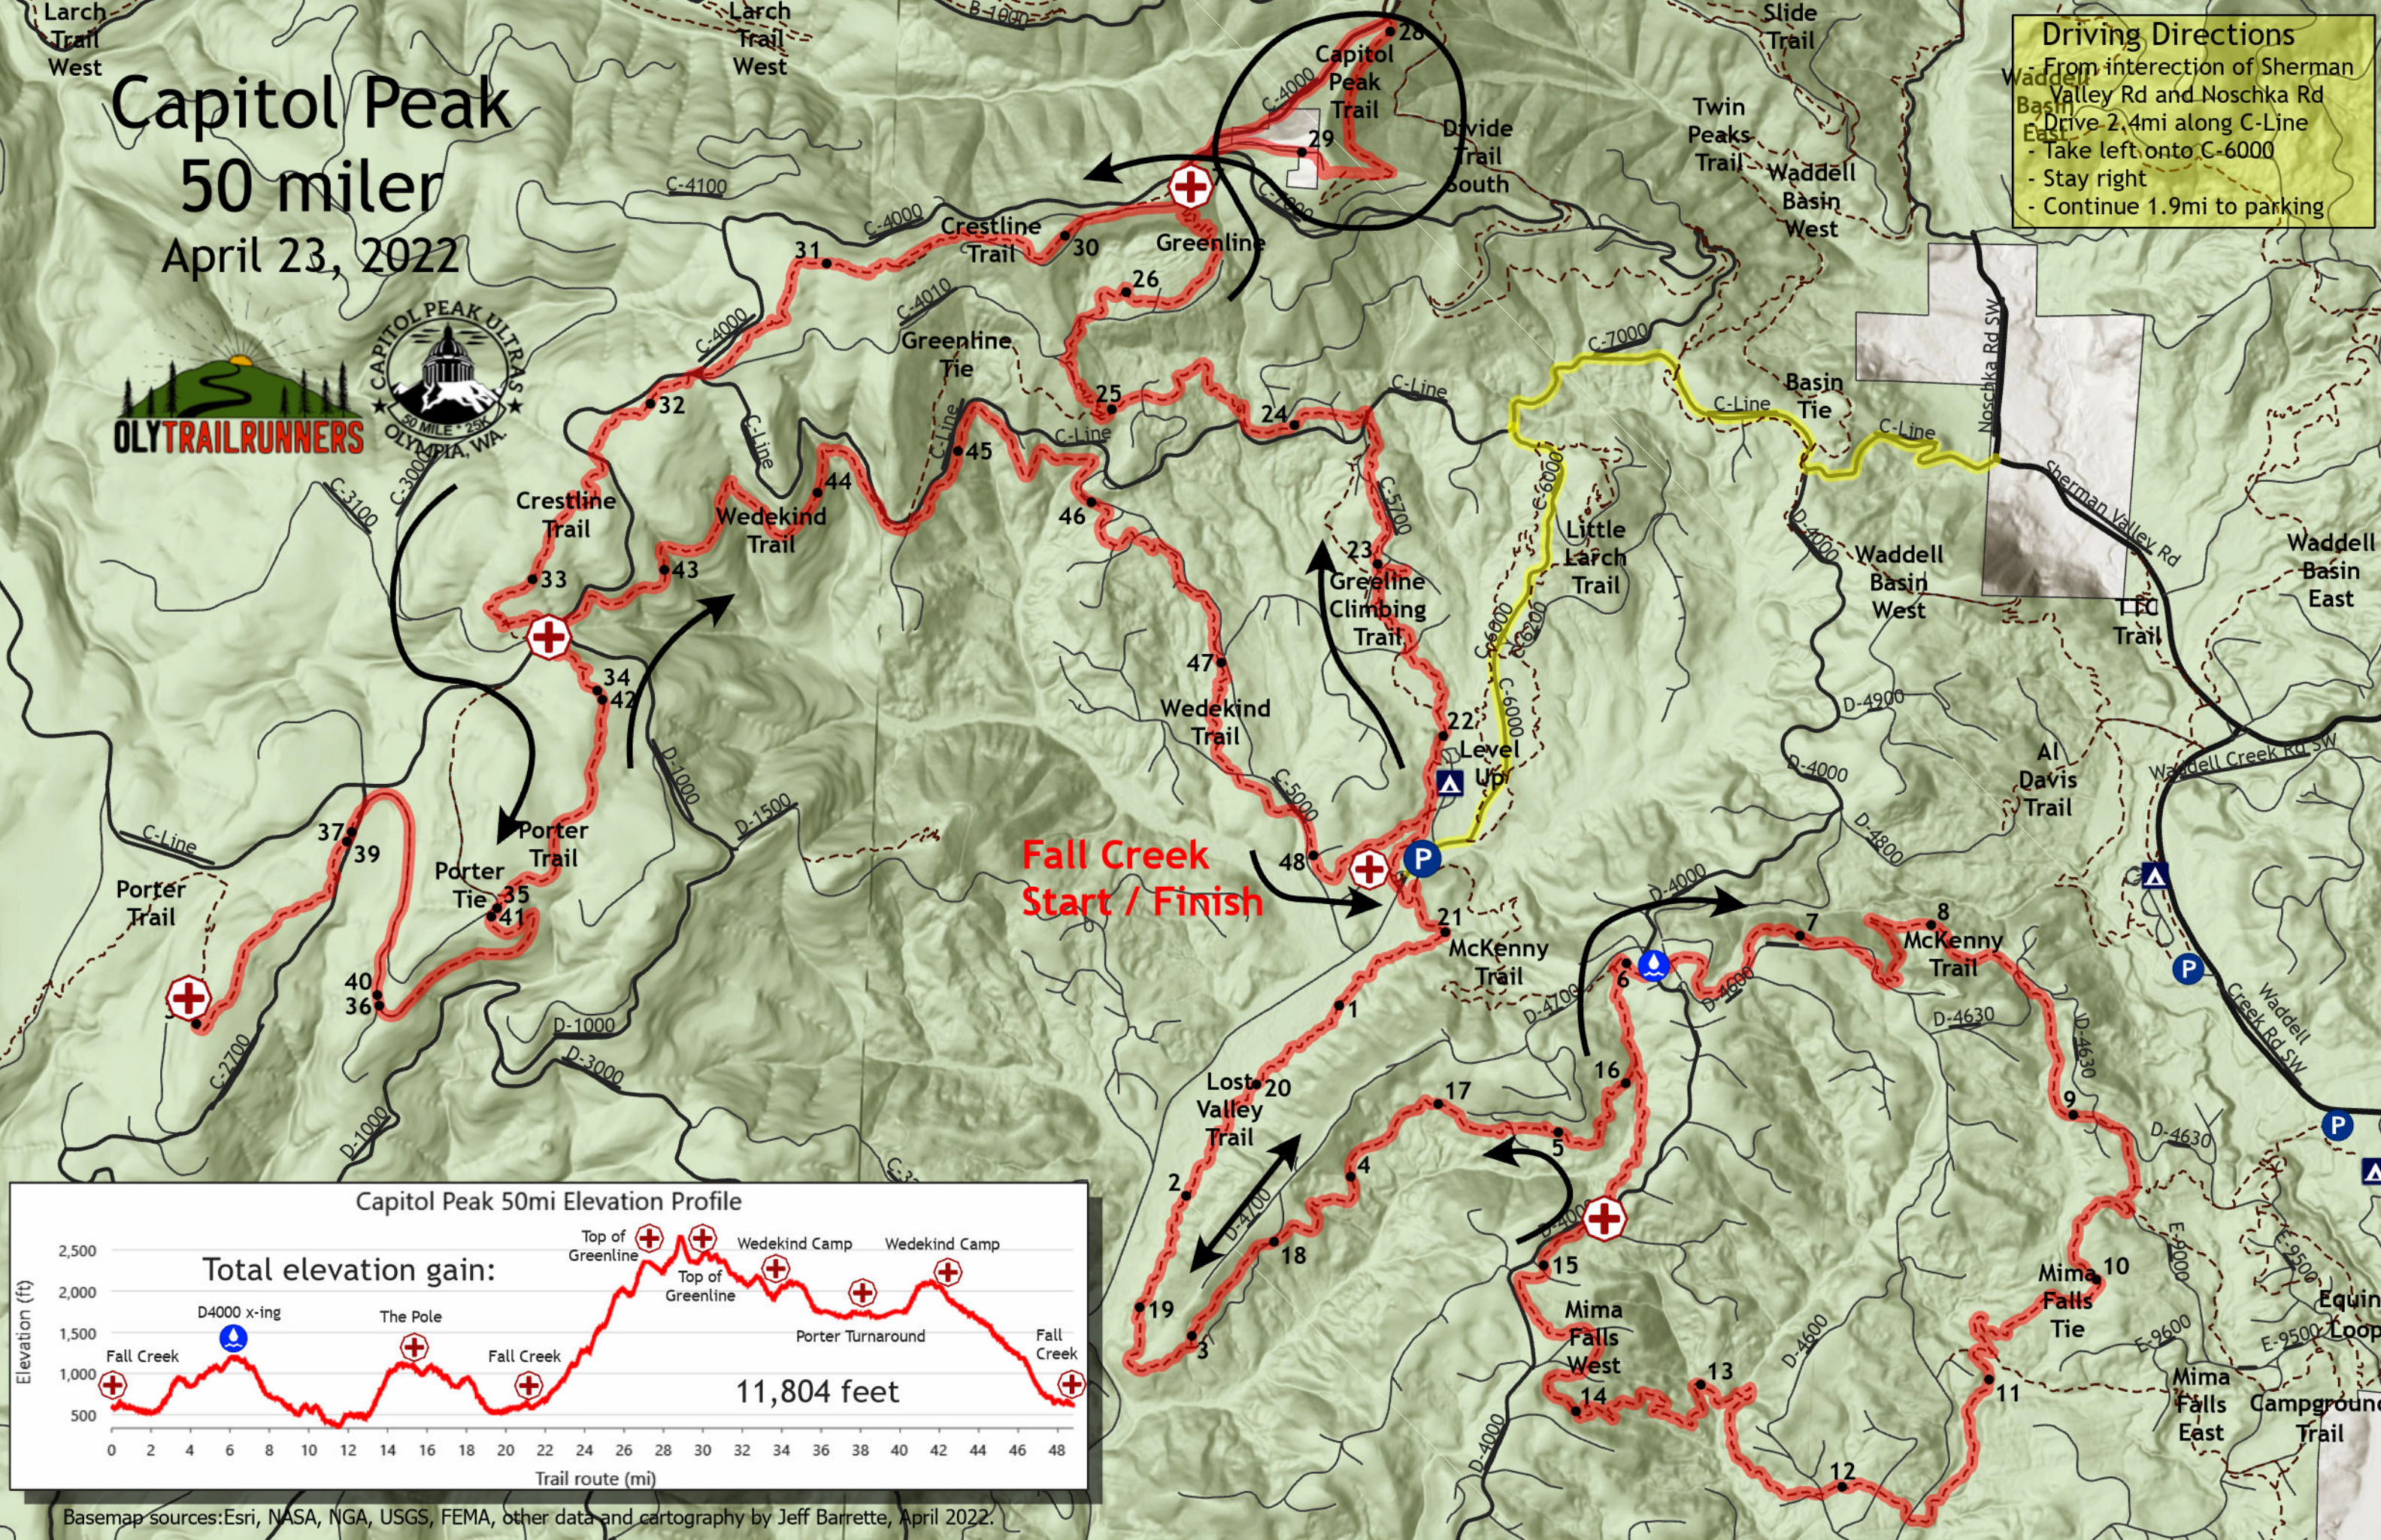

Capitol Peak 50 miler

April 23, 2022

Driving Directions

- From intersection of Sherman Valley Rd and Noschka Rd Drive 2.4mi along C-Line
- Take left onto C-6000
- Stay right
- Continue 1.9mi to parking

Basemap sources: Esri, NASA, NGA, USGS, FEMA, other data and cartography by Jeff Barrette, April 2022.