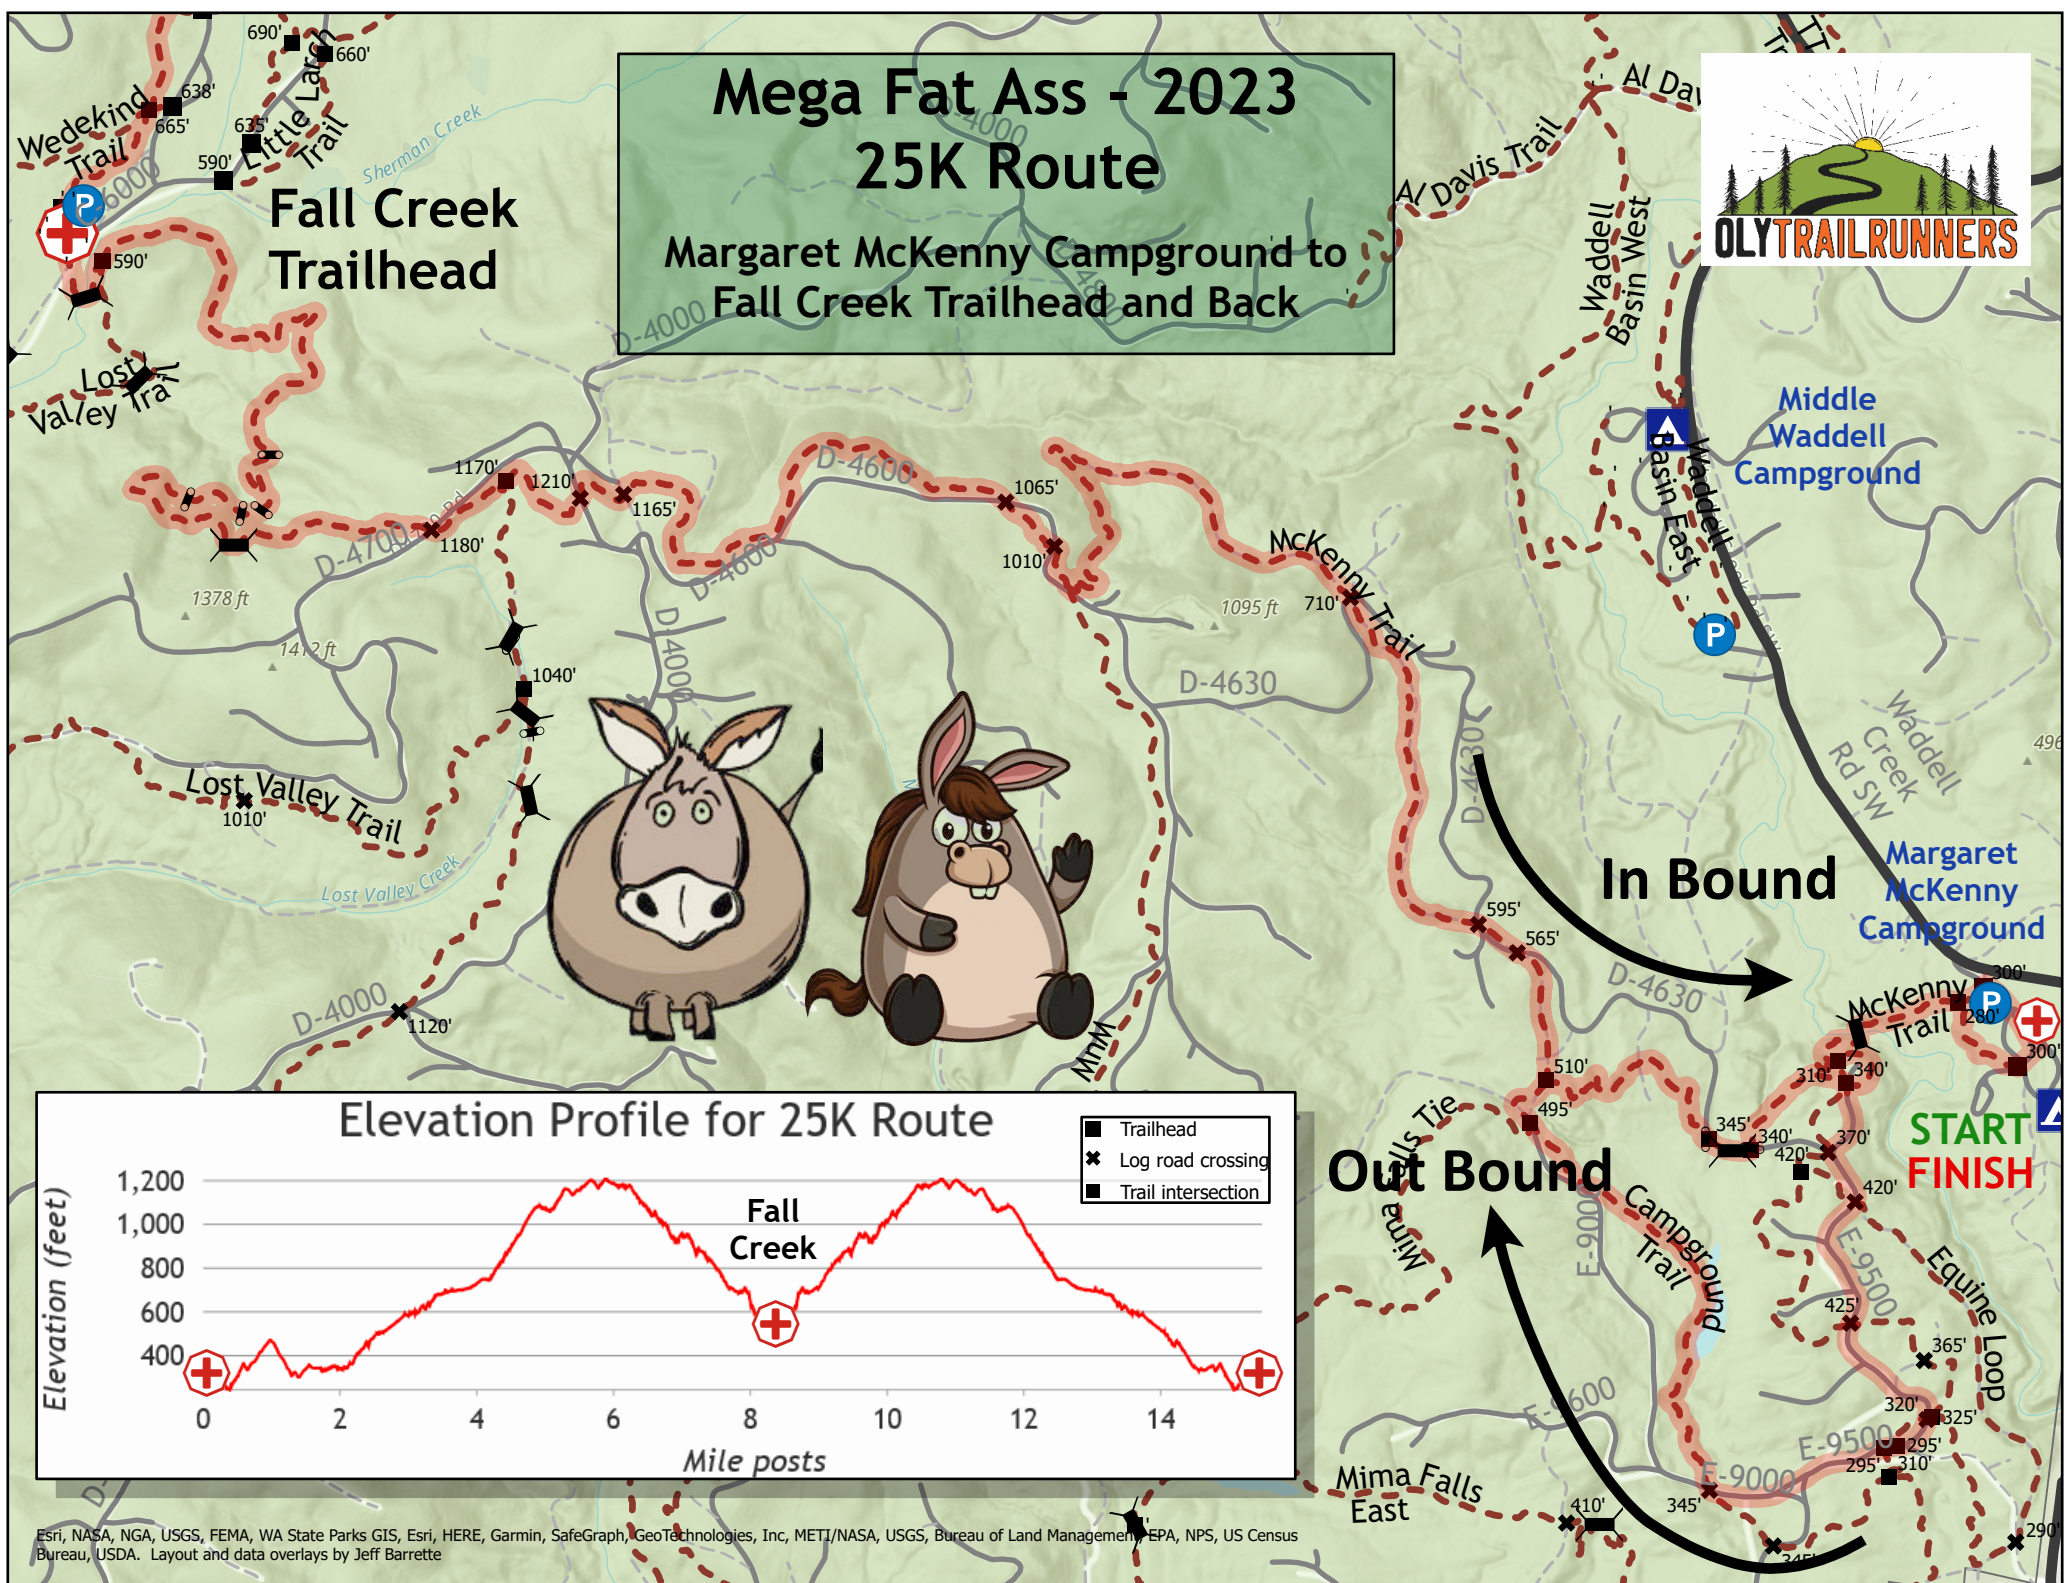

# Mega Fat Ass - 2023 25K Route

Margaret McKenny Campground to  
Fall Creek Trailhead and Back

Fall Creek  
Trailhead

**In Bound**

**Out Bound**

**START  
FINISH**

Esri, NASA, NGA, USGS, FEMA, WA State Parks GIS, Esri, HERE, Garmin, SafeGraph, GeoTechnologies, Inc, METI/NASA, USGS, Bureau of Land Management, EPA, NPS, US Census Bureau, USDA. Layout and data overlays by Jeff Barrette