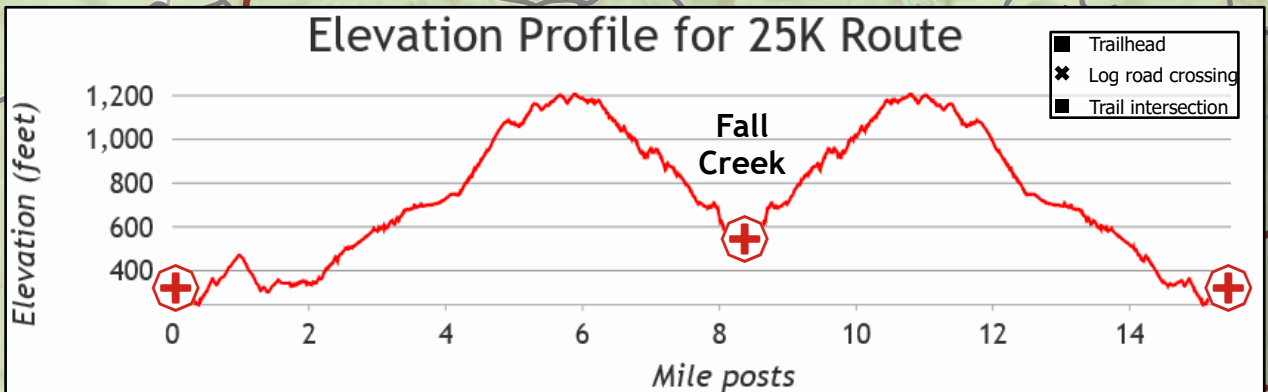

# Mega Fat Ass - 2023 25K Route

Margaret McKenny Campground to  
Fall Creek Trailhead and Back

Fall Creek  
Trailhead

**In Bound**

**Out Bound**

**START  
FINISH**

Esri, NASA, NGA, USGS, FEMA, WA State Parks GIS, Esri, HERE, Garmin, SafeGraph, GeoTechnologies, Inc, METI/NASA, USGS, Bureau of Land Management, EPA, NPS, US Census Bureau, USDA. Layout and data overlays by Jeff Barrette