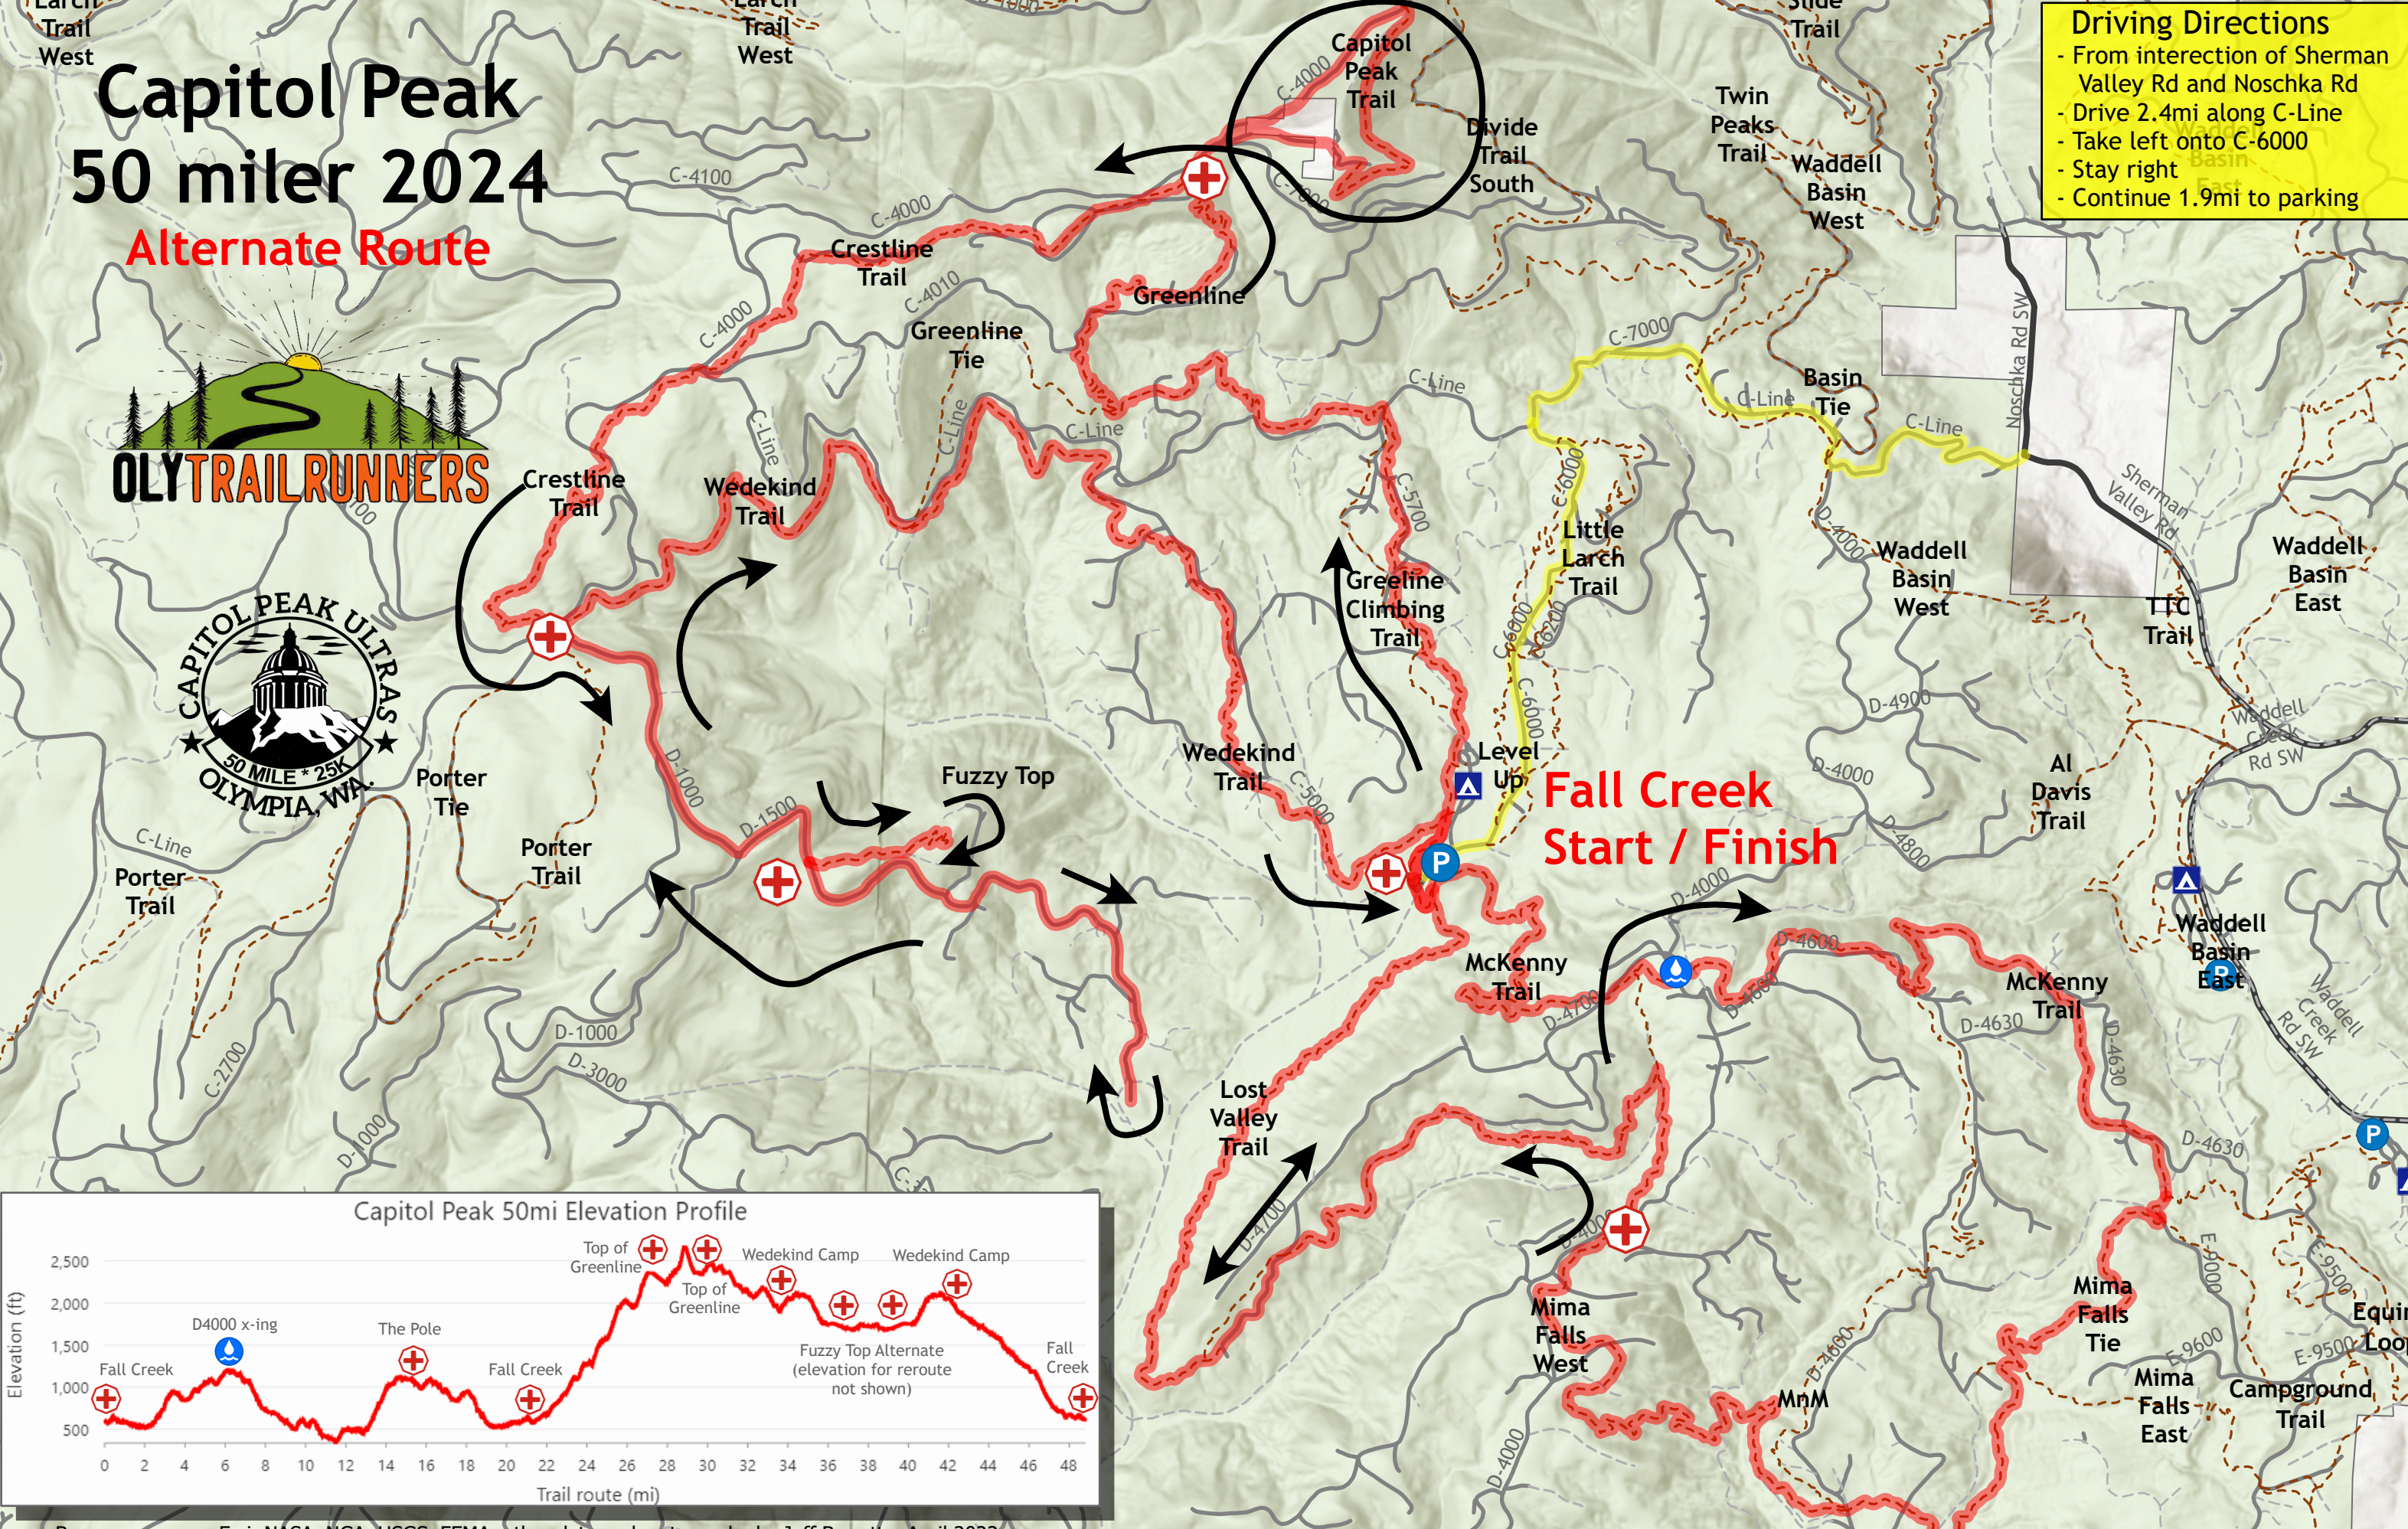

Capitol Peak 50 miler 2024

Alternate Route

Driving Directions

- From intersection of Sherman Valley Rd and Noschka Rd
- Drive 2.4mi along C-Line
- Take left onto C-6000
- Stay right
- Continue 1.9mi to parking

Basemap sources: Esri, NASA, NGA, USGS, FEMA, other data and cartography by Jeff Barrette, April 2022.