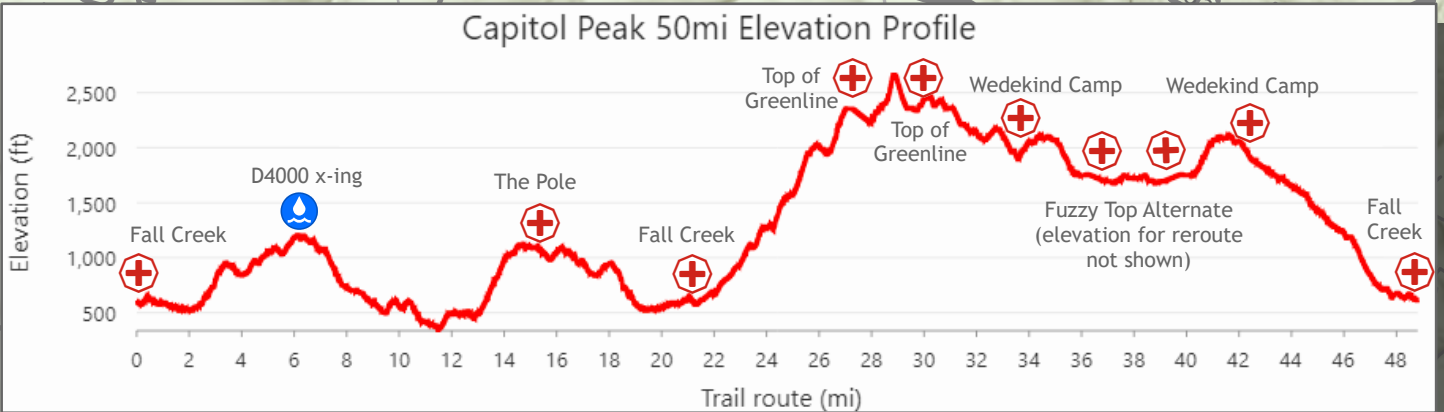

Capitol Peak 50 miler 2024

Alternate Route

Driving Directions

- From intersection of Sherman Valley Rd and Noschka Rd
- Drive 2.4mi along C-Line
- Take left onto C-6000
- Stay right
- Continue 1.9mi to parking

Basemap sources: Esri, NASA, NGA, USGS, FEMA, other data and cartography by Jeff Barrette, April 2022.