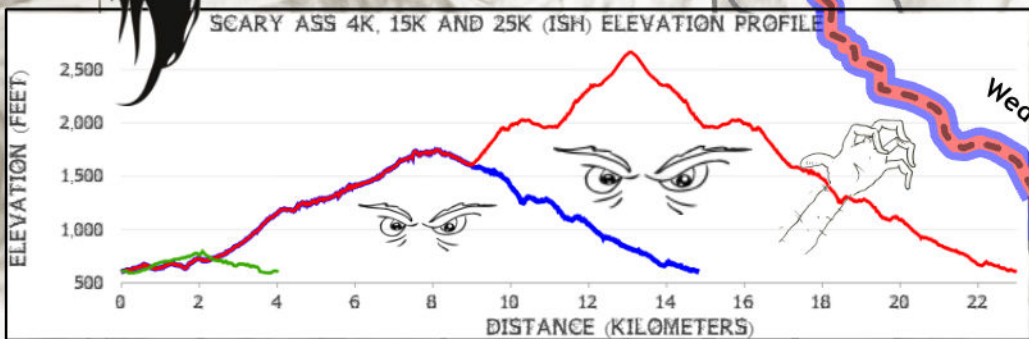

SCARY ASS

2024

OCT 26TH, 9:00AM
(4K - 10:00AM)

UltraSignup
Registration

25K - UP TO PEAK VIA YELLOW, GATED ROAD. TOUCH PUMPKIN AND TURN AROUND TO RETURN

25K - TO GREENLINE TIE

25K - UP GREENLINE
15K - TO GREENLINE TIE

MERGE ONTO GREENLINE

TURN ONTO WEDEKIND

START GREENLINE / GREENLINE CLIMBING

4K

START / FINISH
FALL CREEK TRAILHEAD

Esri, NASA, NGA, USGS, FEMA
Layout and data overlays by Jeff Barrette